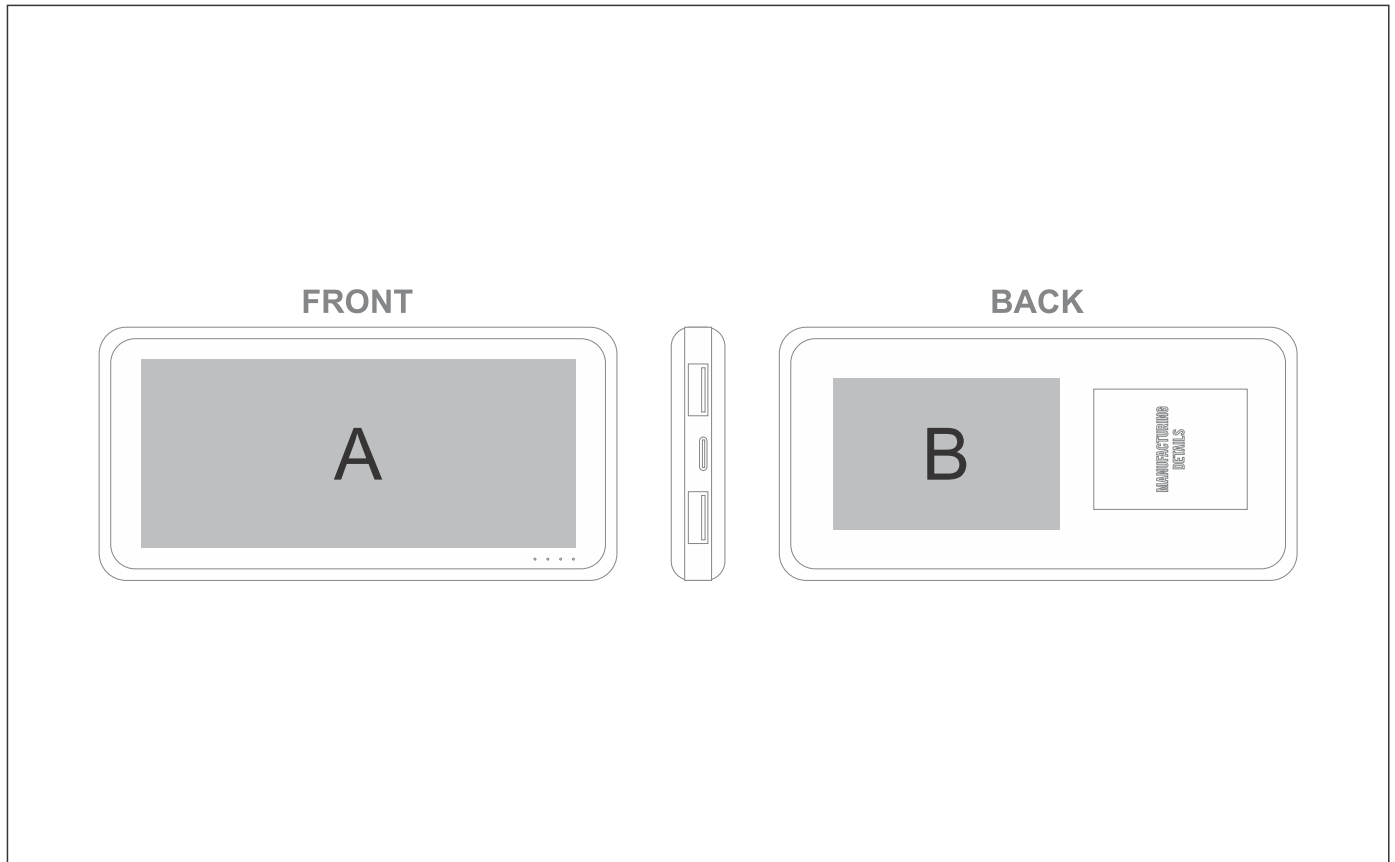

GF-AM-1019-B

Kingpin Black Compact 10000mAh Power Bank Set

Need to know:

- Includes 1-Position Direct Print (setup fee applies)

Branding Options:

Position A

1. Direct to Print (DP-B)
Full Colour
Size: 115mm wide x 50mm high
2. Pad Printing (PA)
4 Colours
Size: 60mm wide x 35mm high

Position B

1. Direct to Print (DP-B)
Full Colour
Size: 60mm wide x 45mm high
2. Pad Printing (PA)
4 Colours
Size: 40mm wide x 30mm high